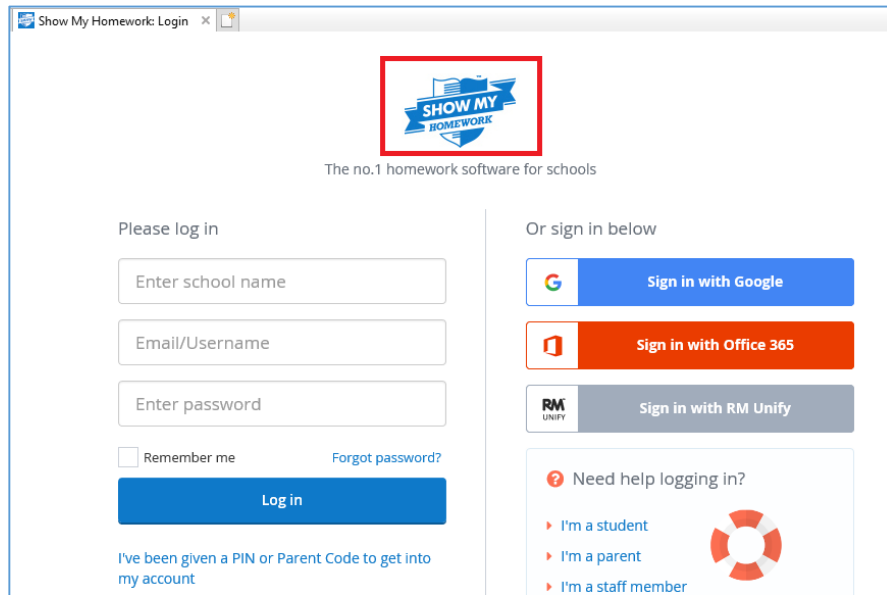

1. Click the SMH icon on the login page

2. Click 'Search for your school'

3. Start typing Lichfield and select the school

5. Select the homework for your group

4. Select year group/subject/class

How to find your homework WITHOUT your Show My Homework Login Details.