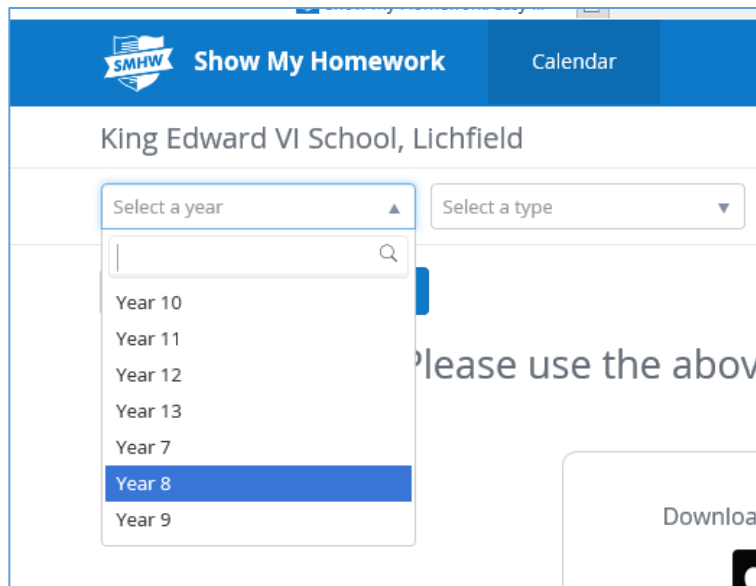

1. Click the SMH icon on the login page

2. Click 'Search for your school'

3. Start typing Lichfield and select the school

5. Select the homework for your group

4. Select year group/subject/class

How to find your homework WITHOUT your Show My Homework Login Details.