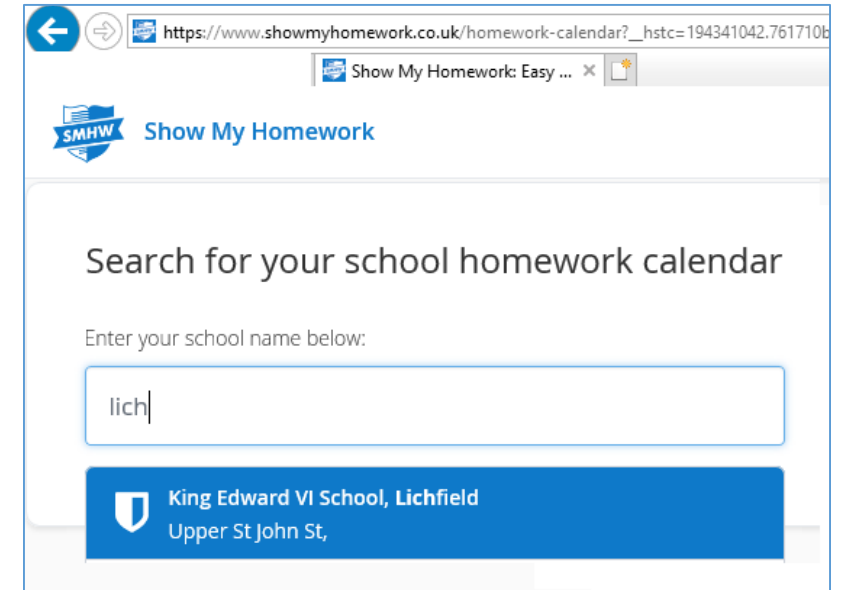

1. Click the SMH icon on the login page

2. Click 'Search for your school'

3. Start typing Lichfield and select the school

5. Select the homework for your group

4. Select year group/subject/class

How to find your homework WITHOUT your Show My Homework Login Details.